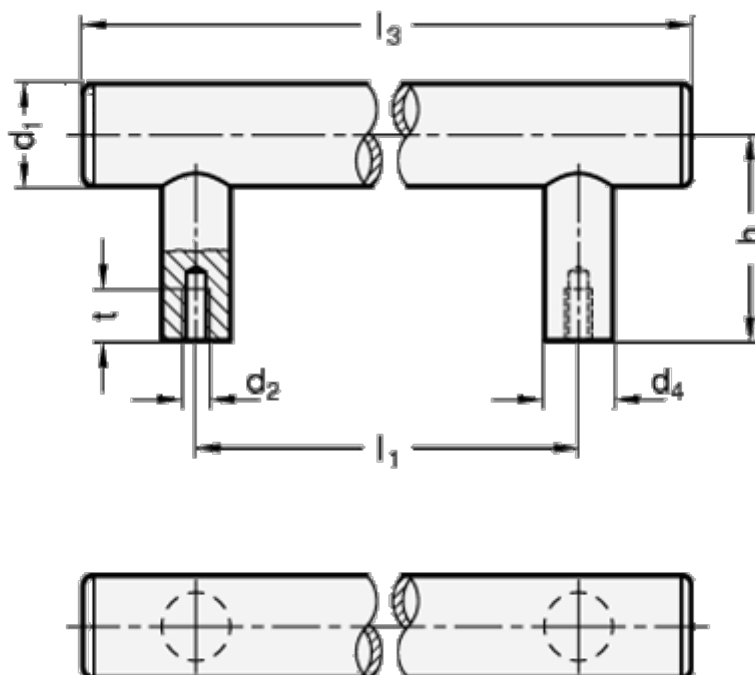

Article number: 20666530M6600E

Description: E+G St. steel tubular handle GN 666.5-30-M6-600-E
E - with stainless steel cap, mountet from the back

Measures

d1	= 30
d2	= M6
d4	= 20
h	= 60
l1 +/-0.5	= 600
l3	= 665
l4	= 15
t min	= 15